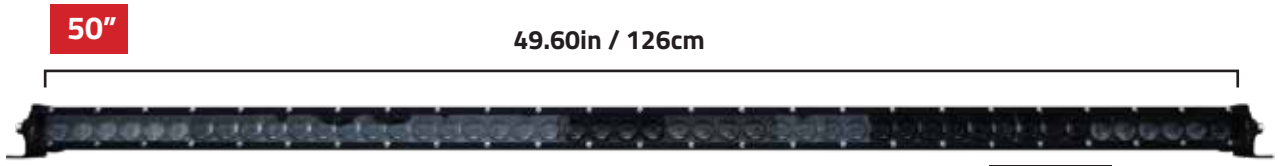

14,700 LUMENS
210 WATTS

50"

49.60in / 126cm

16,800 LUMENS
240 WATTS

Combination Spot / Flood Lighting Pattern Light Bar

- High Power LED Light bar
- IP67 Element Rating
- Shock Proof Electronics
- Black Extruded Aluminum Chassis
- Shatter Proof Polycarbonate Lens
- Black-Out Trim Bezel