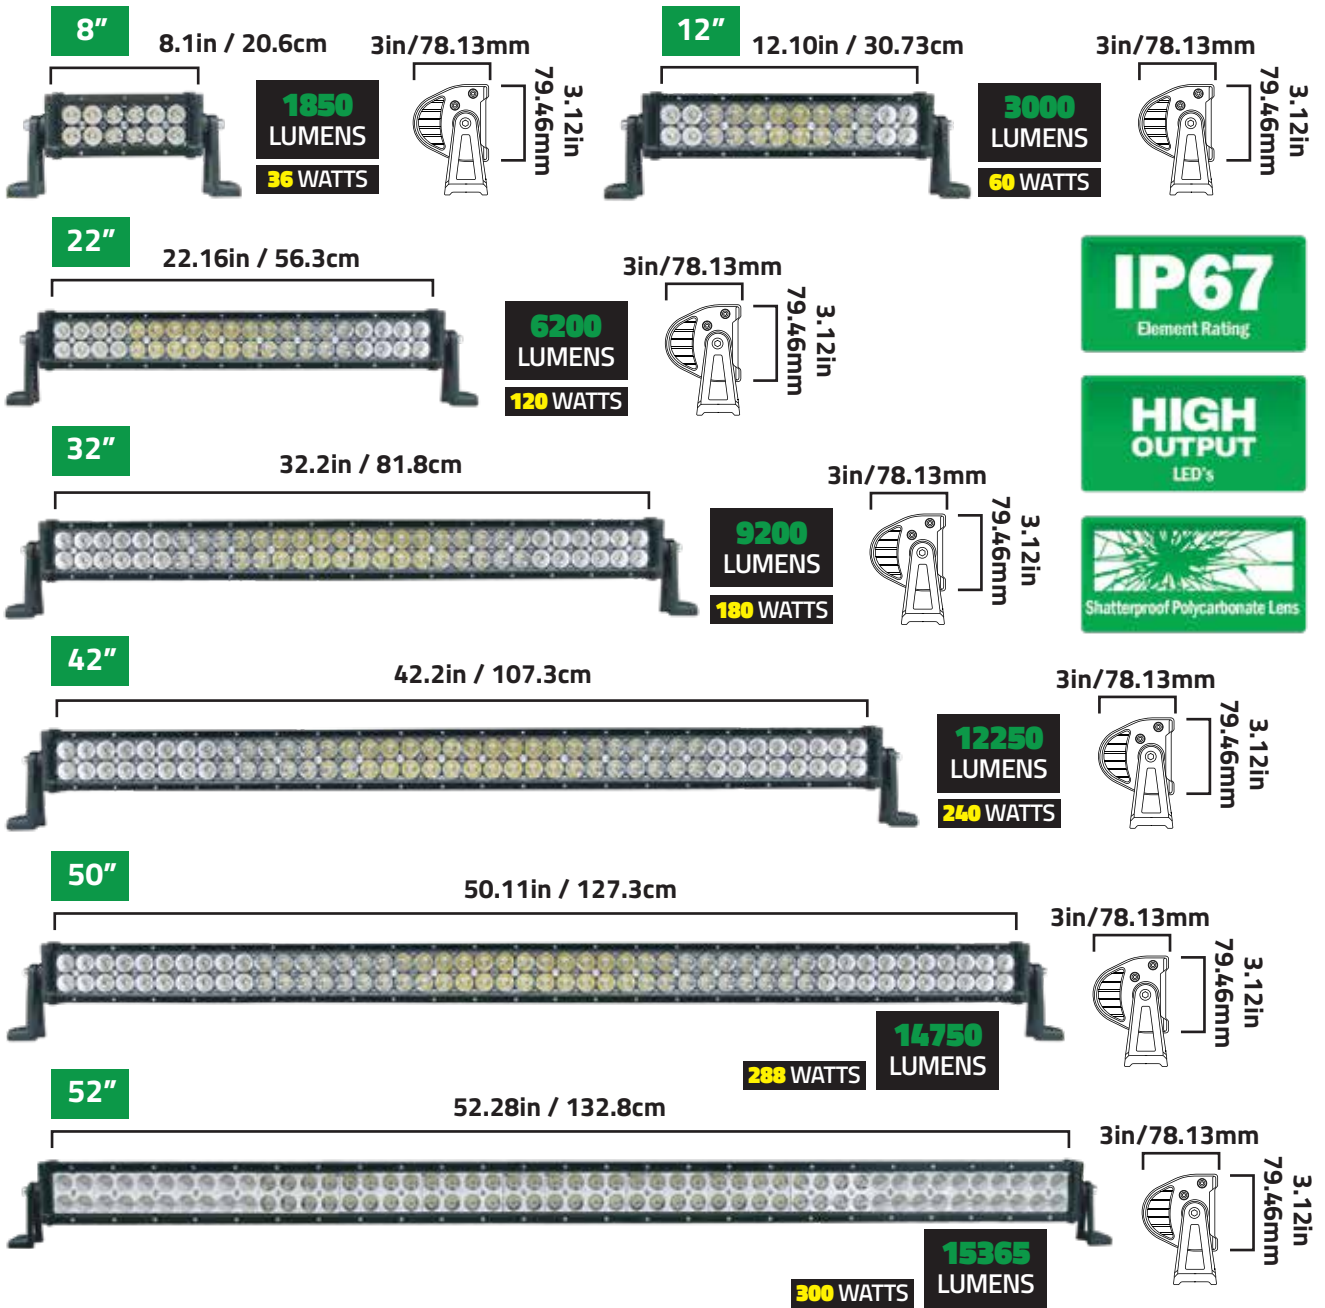

Combination Spot / Flood Lighting Pattern Light Bar

- High Power LED Light Bar
- IP67 Element Rating
- Shock Proof Electronics
- Black Extruded Aluminum Chassis
- Shatter Proof Polycarbonate Lens
- 45,000 Hours Lifespan

▪ Harness Sold Separately:

DBLXH1

DBLXH1 Harness compatible with

MODEL	LED DESCRIPTION	WATTS	LEDS	SIZE	M. CARTON
DBLE8C	4 Spot / 4 Flood	36	12	8" / 20.6cm	6
DBLE12C	24 Spot / 4 Flood	60	20	12" / 30.73cm	4
DBLE22C	22 Spot / 16 Flood	120	40	22" / 56.3cm	4
DBLE32C	36 Spot / 24 Flood	180	60	32" / 81.8cm	4
DBLE42C	48 Spot / 32 Flood	240	80	42" / 107.3cm	4
DBLE50C	56 Spot / 40 Flood	288	96	50" / 127.3cm	4
DBLE52C	60 Spot / 40 Flood	300	100	52" / 132.8cm	4