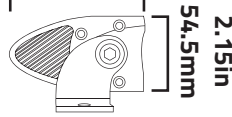

▪ Harness Sold Separately:

DBLXH1

DBLXH1 Harness compatible with

8"-50" / 20.32cm - 127cm Straight and Curved LED Bars

MODEL	LED DESCRIPTION	WATTS	LEDS	SIZE	M. CARTON
DBLXC24C	24 Spot / 16 Flood	120	40	24" / 56.28cm	4
DBLXC32C	36 Spot / 24 Flood	180	60	32" / 81.8cm	4
DBLXC42C	48 Spot / 32 Flood	240	80	42" / 107cm	3
DBLXC50C	60 Spot / 40 Flood	288	96	50" / 127.3cm	3

LX SERIES • CURVED COMBO LED LIGHT BARS

BLACK-OUT ULTRA THIN STRAIGHT LIGHT BARS

8"

7.6in / 19.3cm

2100 LUMENS
30 WATTS

3.25in / 82.8mm

IP67
Element Rating

HIGH OUTPUT
LED's