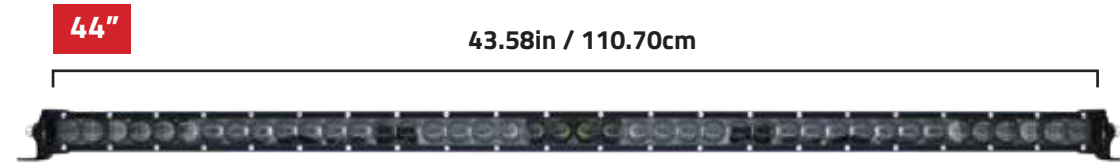

44"

43.58in / 110.70cm

14,700 LUMENS
210 WATTS