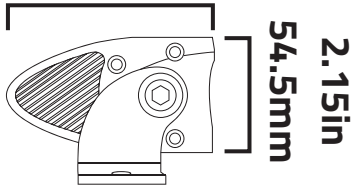

▪ Harness Sold Separately:

DBLXH1

DBLXH1 Harness compatible with 8"-50" / 20.32cm - 127cm Straight and Curved LED Bars

ULTRA THIN
2" / 5.08cm
THICK LIGHT BAR

MODEL	LED DESCRIPTION	WATTS	LEDS	SIZE	M. CARTON
DBLXSR8C	2 Spot / 4 Flood	30	6	8" / 19.3cm	12
DBLXSR22C	12 Spot / 8 Flood	100	20	22" / 54.8cm	6
DBLXSR32C	22 Spot / 8 Flood	150	30	32" / 80.3cm	4
DBLXSR44C	30 Spot / 12 Flood	210	42	44" / 110.70cm	4
DBLXSR50C	36 Spot / 12 Flood	240	48	50" / 126cm	4

* Images displayed are for illustration purposes only and may differ from actual photos

3.25in / 82.8mm

BLACK-OUT ULTRA THIN **Curved** LIGHT BARS

44"

43.58in / 110.7cm

14,700
LUMENS
210 WATTS

50"

49.60in / 126cm