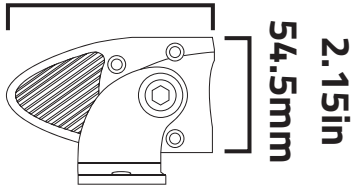

▪ Harness Sold Separately:

DBLXH1 Harness compatible with 8"-50" / 20.32cm - 127cm Straight and Curved LED Bars

ULTRA THIN
2" / 5.08cm
THICK LIGHT BAR

MODEL	LED DESCRIPTION	WATTS	LEDS	SIZE	M. CARTON
DBLXSR8C	2 Spot / 4 Flood	30	6	8" / 19.3cm	12
DBLXSR22C	12 Spot / 8 Flood	100	20	22" / 54.8cm	6
DBLXSR32C	22 Spot / 8 Flood	150	30	32" / 80.3cm	4
DBLXSR44C	30 Spot / 12 Flood	210	42	44" / 110.70cm	4
DBLXSR50C	36 Spot / 12 Flood	240	48	50" / 126cm	4

* Images displayed are for illustration purposes only and may differ from actual photos

IP67
Element Rating

HIGH OUTPUT
LED's

Shatterproof Polycarbonate Lens

3.25in / 82.8mm

BLACK-OUT ULTRA THIN
Curved
LIGHT BARS