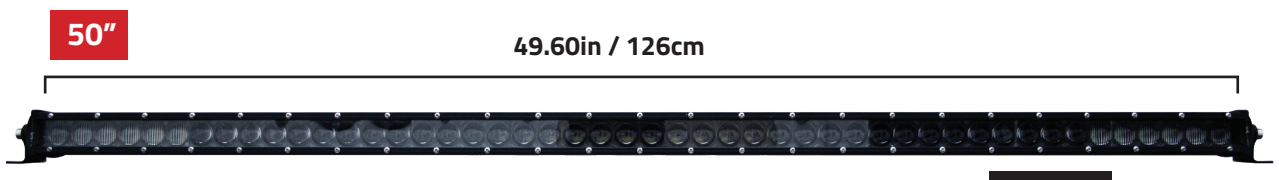

DBLXH1

DBLXH1 Harness compatible with

8"-50" / 20.32cm - 127cm Straight and Curved LED Bars

MODEL	LED DESCRIPTION	WATTS	LEDS	SIZE	M. CARTON
DBLXC24C	24 Spot / 16 Flood	120	40	24" / 56.28cm	4
DBLXC32C	36 Spot / 24 Flood	180	60	32" / 81.8cm	4
DBLXC42C	48 Spot / 32 Flood	240	80	42" / 107cm	3
DBLXC50C	60 Spot / 40 Flood	288	96	50" / 127.3cm	3

16,800 LUMENS
240 WATTS

Combination Spot / Flood Lighting Pattern Light Bar

- High Power LED Light bar
- IP67 Element Rating
- Shock Proof Electronics
- Black Extruded Aluminum Chassis
- Shatter Proof Polycarbonate Lens
- Black-Out Trim Bezel