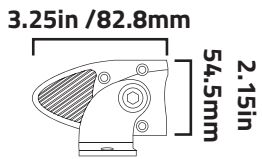

7000 LUMENS
100 WATTS