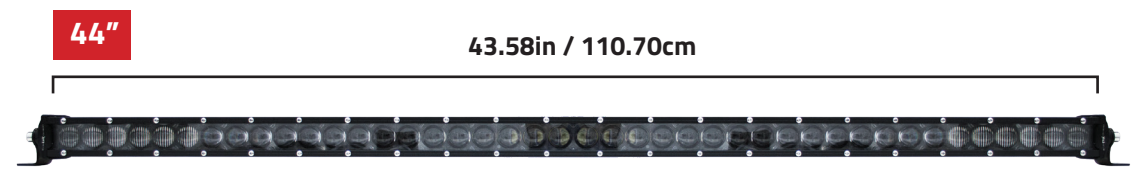

* Images displayed are for illustration purposes only and may differ from actual photos

24"
24.32in / 56.28cm
3.5in / 90.5mm
3in / 78.5mm
120 WATTS **6200 LUMENS**
TWO YEAR WARRANTY
IP67 Element Rating
HIGH OUTPUT LED's
Shatterproof Polycarbonate Lens

DBLXH1

DBLXH1 Harness compatible with

8"-50" / 20.32cm - 127cm Straight and Curved LED Bars

MODEL	LED DESCRIPTION	WATTS	LEDS	SIZE	M. CARTON
DBLXC24C	24 Spot / 16 Flood	120	40	24" / 56.28cm	4
DBLXC32C	36 Spot / 24 Flood	180	60	32" / 81.8cm	4
DBLXC42C	48 Spot / 32 Flood	240	80	42" / 107cm	3
DBLXC50C	60 Spot / 40 Flood	288	96	50" / 127.3cm	3

LX SERIES • CURVED COMBO LED LIGHT BARS

BLACK-OUT ULTRA THIN STRAIGHT LIGHT BARS

IP67
Element Rating

HIGH OUTPUT
LED's

2100 LUMENS
30 WATTS

7000 LUMENS
100 WATTS

10,500 LUMENS
150 WATTS

14,700 LUMENS
210 WATTS

16,800 LUMENS
240 WATTS

Combination Spot / Flood Lighting Pattern Light Bar

- High Power LED Light bar
- IP67 Element Rating
- Shock Proof Electronics
- Black Extruded Aluminum Chassis
- Shatter Proof Polycarbonate Lens
- Black-Out Trim Bezel