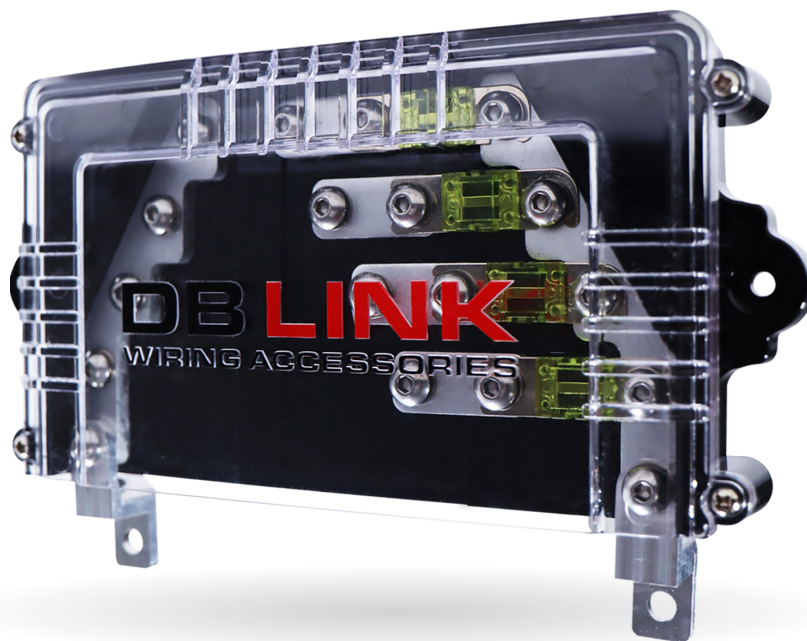

* Images displayed are for illustration purposes only and may differ from actual photos

NEW

PSMANL4

4 POSITION POWERSPORT ANL FUSE HOLDER

- Adjustable Terminal Bolt 4.6" - 5.7" Center to Center
- Compatible with : UTV, ATV, and Motorcycle batteries
- Terminal Bolt Diameter : 5.23mm / 0.20 in
- Includes 2-40 AMP & 2-80 AMP Mini ANL Fuses