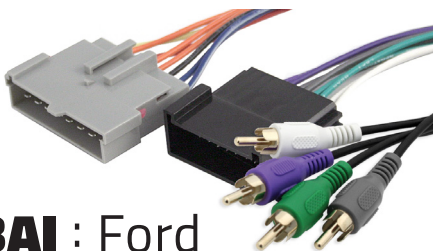

FD98AI : Ford

Model Amp Integration 1998 & Up / Lincoln / Mazda
UPC# 83986800306 : Master Carton 200 : Inner Carton 2 x 100

Ford / Lincoln / Mazda