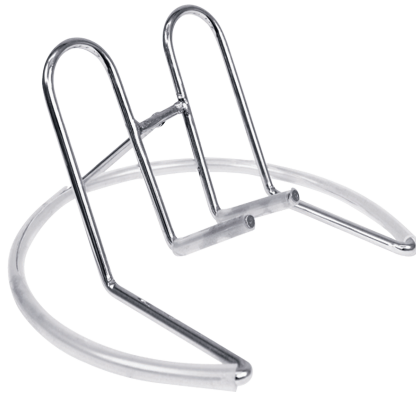

Bulk Spade Terminals

MODEL	DESCRIPTION	UPC NUMBER	M CARTON	INNER CARTON
FTBK4B	Black 4 Ga. Gold Spade Terminals	81021902216	300	2 x 150
FTR4B	Red 4 Ga. Gold Spade Terminals	81021902217	300	2 x 150

Packed : 10 Pcs. Per Bag

TTAP Connector

MODEL	DESCRIPTION	UPC NUMBER	M CARTON	INNER CARTON
TAPB	Blue, 16-14 Ga.	83986800326	100	10 x 10

Packed : 100 Pcs. Per Bag : Limited Quantity Available

Snap Grommets

MODEL	DESCRIPTION	UPC NUMBER	M CARTON	INNER CARTON
SG316	3/16"	83686800333	80	4 x 20
SG516	5/16"	83986800334	80	4 x 20
SG38	3/8"	83986800335	80	4 x 20
SG3964	39/64"	83986800336	80	4 x 20

Packed : 100 Pcs. Per Bag

SWS1

Speaker Display Stand

- **Features :** Stylish chrome finish. Rubber cushioning to prevent movement inside display cases

UPC# : 83986800800

Master Carton : 100

Inner Carton : 10 x10