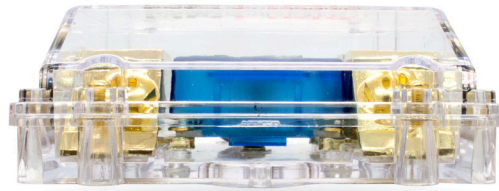

MANLDFH09X

Single Mini Digital Fuse Holder

- Digital Voltage Meter
- 0 GA. Input w/ 4 GA. Reducer
- 0 GA. Output w/ 4 GA. Reducer

UPC# : 81021902 694

Master Carton : 50

Inner Carton : N/A

Packed : 1 Pc. per Blister Card