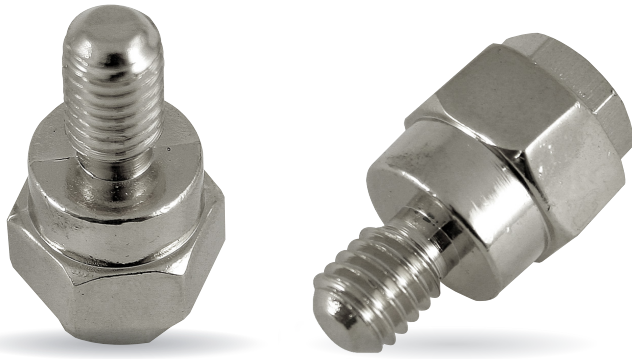

NGMBAT1

BATTERY POST TERMINAL

- GM Nickel Battery Post Terminal

UPC# : 81153603 029

Master Carton : 200

Inner Carton : 2 x 100

Packed : 1 Pc. per Blister Card

NGMBAT2