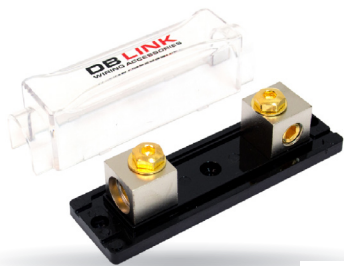

MANLDFH09X

Single Mini Digital Fuse Holder

- Digital Voltage Meter
- 0 GA. Input w/ 4 GA. Reducer
- 0 GA. Output w/ 4 GA. Reducer

UPC# : 81021902 694

Master Carton : 50

Inner Carton : N/A

Packed : 1 Pc. per Blister Card