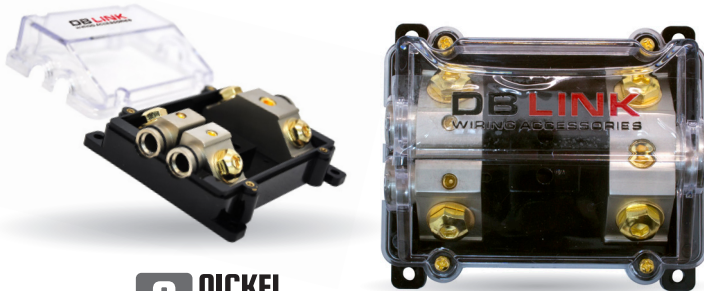

NANLFB02X

NICKEL PLATED SINGLE ANL FUSE HOLDER

- (1) 0 GA. Input
- (2) 4 GA. Output
- Clear Heat Resistant Plastic Housing

Inner Carton : N/A
UPC# : 81021902 679   **Packed :** 1 Pc. per Blister Card
Master Carton : 25   **Replaced :** NANLFB02