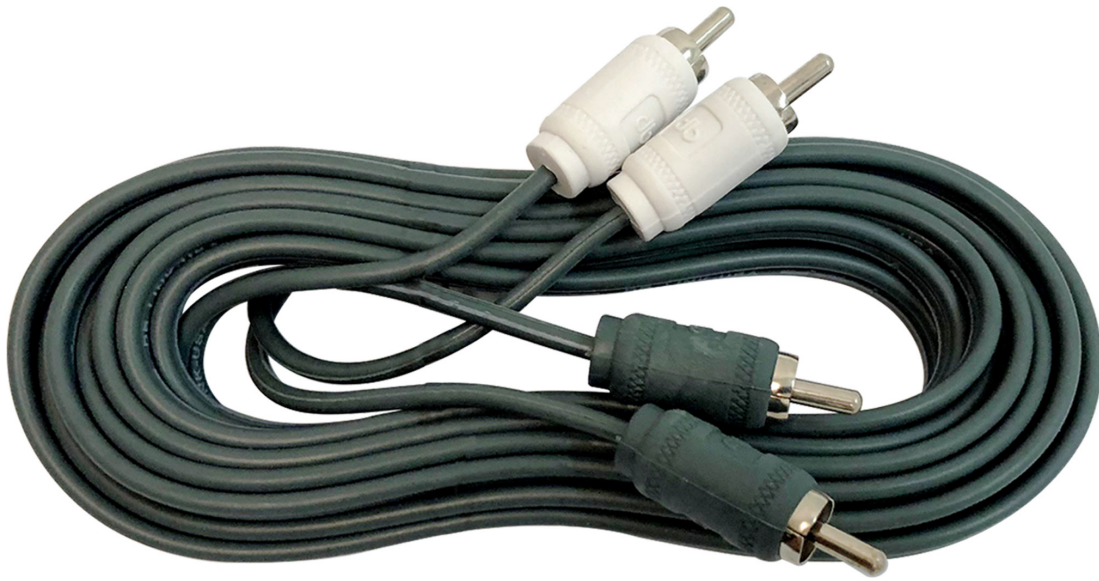

Z GRAPHITE SERIES

Graphite Shielded RCA Cables

1.5' - 20' Lengths

(0.46m - 6.10m)

- Graphite Gray Shielded Cable
- High Performance
- Copper Conductor
- Nickel Plated Split Tip
- Oxygen-Free Cable

ZL Graphite series RCA is not only economical, it is the perfect cinch connector for your ride.

MODEL	LENGTH	UPC NUMBER	MASTER CARTON	INNER CARTON
ZL1.5	1.5' / 0.46m	81153603 033	250	N/A
ZL3	3' / 0.91m	81153603 038	200	N/A
ZL6	6' / 1.83m	81153603 039	200	N/A
ZL12	12' / 3.66m	81153603 034	100	N/A
ZL15	15' / 4.57m	81153603 035	100	N/A
ZL17	17' / 5.18m	81153603 036	80	N/A
ZL20	20' / 6.10m	81153603 037	50	N/A
ZLY2F	2 Female / 1 Male "Y"	81153603 040	500	N/A
ZL2M	2 Male / 1 Female "Y"	81153603 041	500	N/A

Packed : Header Card

Contact Us (877) 787 - 0101

* Images displayed are for illustration purposes only and may differ from actual photos