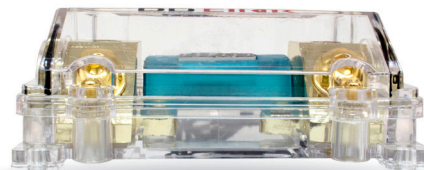

MANLDFH09X

Single Mini Digital Fuse Holder

- Digital Voltage Meter
- 0 GA. Input w/ 4 GA. Reducer
- 0 GA. Output w/ 4 GA. Reducer

UPC# : 81021902 694

Master Carton : 50

Inner Carton : N/A

Packed : 1 Pc. per Blister Card