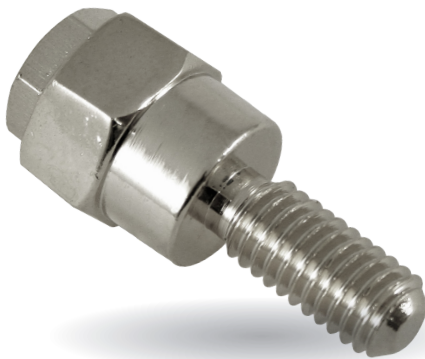

NGMBAT1

BATTERY POST TERMINAL

- GM Nickel Battery Post Terminal

UPC# : 81153603 029

Master Carton : 200

Inner Carton : 2 x 100

Packed : 1 Pc. per Blister Card

NGMBAT2