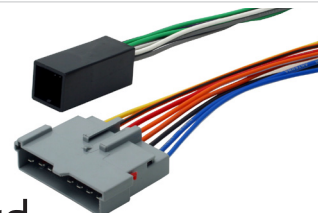

FDP : Ford

Model Ford Premium Sound - Amplifier Integration
UPC# 83986800711
Master Carton 200 : Inner Carton 2 x 100

Ford / Lincoln / Mazda