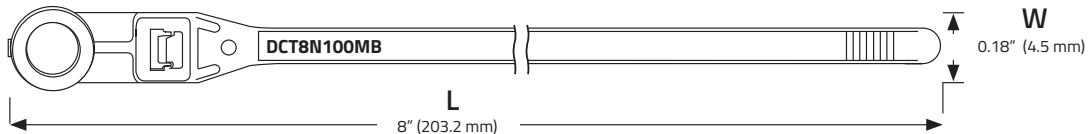

Weather Resistant Screw Mount Cable Ties

MODEL	LENGTH	WIDTH	UPC NUMBER	COLOR	M Carton	Inner Carton
DCT8N100MB	8" (203.2 mm)	0.18" (4.5 mm)	81021902 303	Black	100	2 x 50