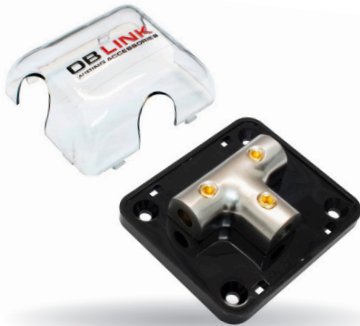

NTGB38X

NICKEL PLATED T GROUND BLOCK

- (3) 8 GA. Output
- Clear Heat Resistant Plastic Housing

UPC# : 81021902 700

Master Carton : 50

Inner Carton : N/A

Packed : 1 Pc. per Blister Card