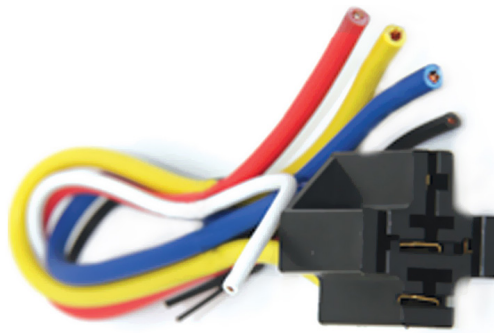

RL200 30A/40A Automotive Relay SPDT

- Easy to Install
- 5 Pin 12-Volt Relay
- Metal Mounting Tab
- High Strength Activating Coil
- Automotive Relay SPDT

UPC# : 81153603 2201

Master Carton : 400

Inner Carton : N/A

5 PIN
12 VOLTS

- Metal Material

RL5WH 5 Wire Relay Harness

- Easy to install
- 5 Wire Relay Harness, 100%
- Copper Sold individually
- Packaed 10/ Bag

UPC# : 81153603 2218

Master Carton : 400

Inner Carton : N/A