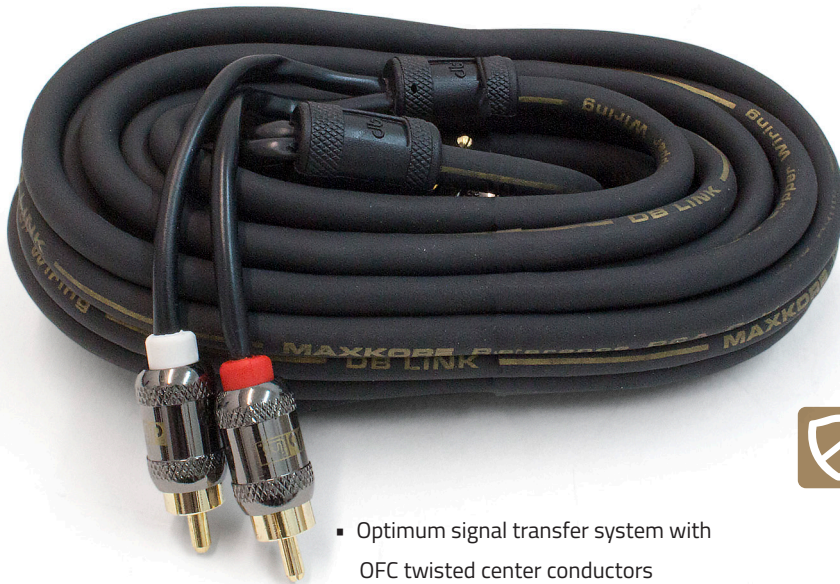

**100% OFC
COPPER**

- Optimum signal transfer system with OFC twisted center conductors
- Quad-shield protection eliminates disturbances to signal integrity
- Twisted wire conductor with precision metal shielding and flexible soft touch outer protection
- High strand count copper conductor for audio accuracy and performance
- Proprietary Metal grip design with gold pin
- Higher dynamic musical reproduction