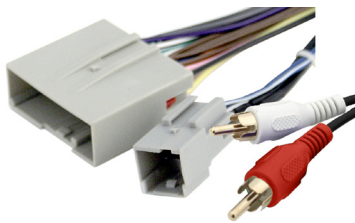

Ford / Lincoln / Mazda

FD03AI : Ford

Model Ford 03 & Up : UPC# 8986800260
Master Carton 200 : Inner Carton 2 x 100

Ford / Lincoln / Mazda