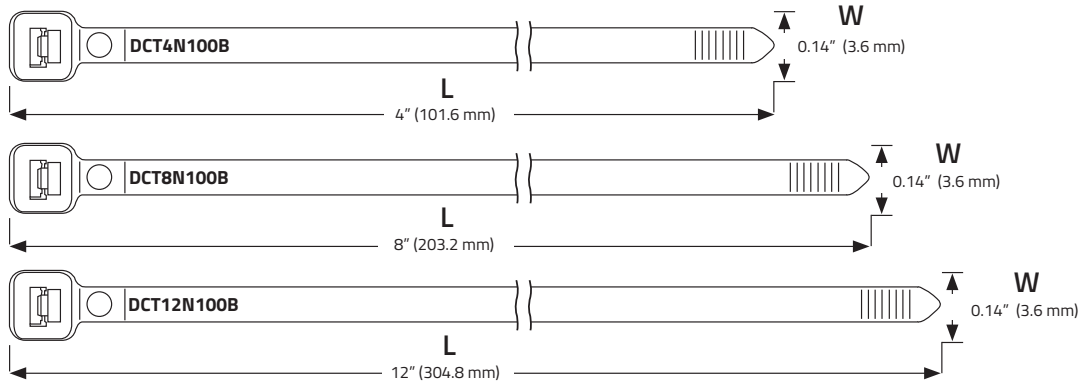

Weather Resistant Cable Ties

Our Black Nylon Cable ties (also known as wire ties or zip ties) are great for all forms of cable organization. Perfect for bundling cables, wires or hoses.

- Packed – 100 pcs/bag
- UV Resistant material
- UL Rated 6.6 Nylon
- 40 Lb. Tensile strength
- Suitable for indoor/ outdoor use
- Temperature range -40° F - 180° F

MODEL	LENGTH	WIDTH	UPC NUMBER	COLOR	M Carton	Inner Carton
DCT4N100B	4" (101.6 mm)	0.14" (3.6 mm)	81021902 300	Black	100	2 x 50
DCT8N100B	8" (203.2 mm)	0.14" (3.6 mm)	81021902 301	Black	200	2 x 100
DCT12N100B	12" (304.8 mm)	0.14" (3.6 mm)	81021902 302	Black	100	2 x 50