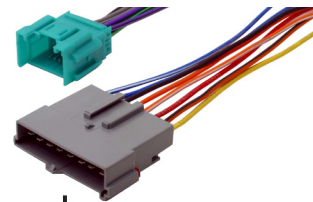

Ford / Lincoln / Mazda

FD98 : Ford

Model 1998 & Up / Lincoln - 1998 & Up Mazda - 1998 & Up
UPC# 83986800708 : Master Carton 250 : Inner Carton 2 x 125

Ford / Lincoln / Mazda

FD95P : Ford

Model 1995 & Up / Ford Premium Sound System
UPC# 83986800709
Master Carton 200 : Inner Carton 2 x 100