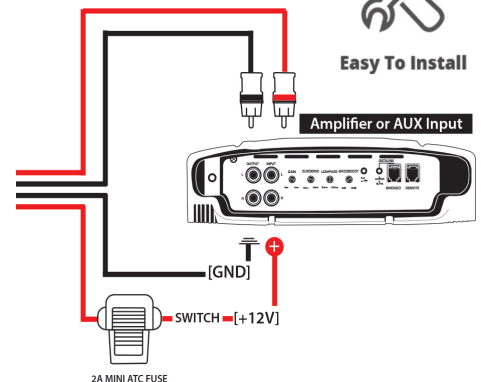

NEW

Easy To Install